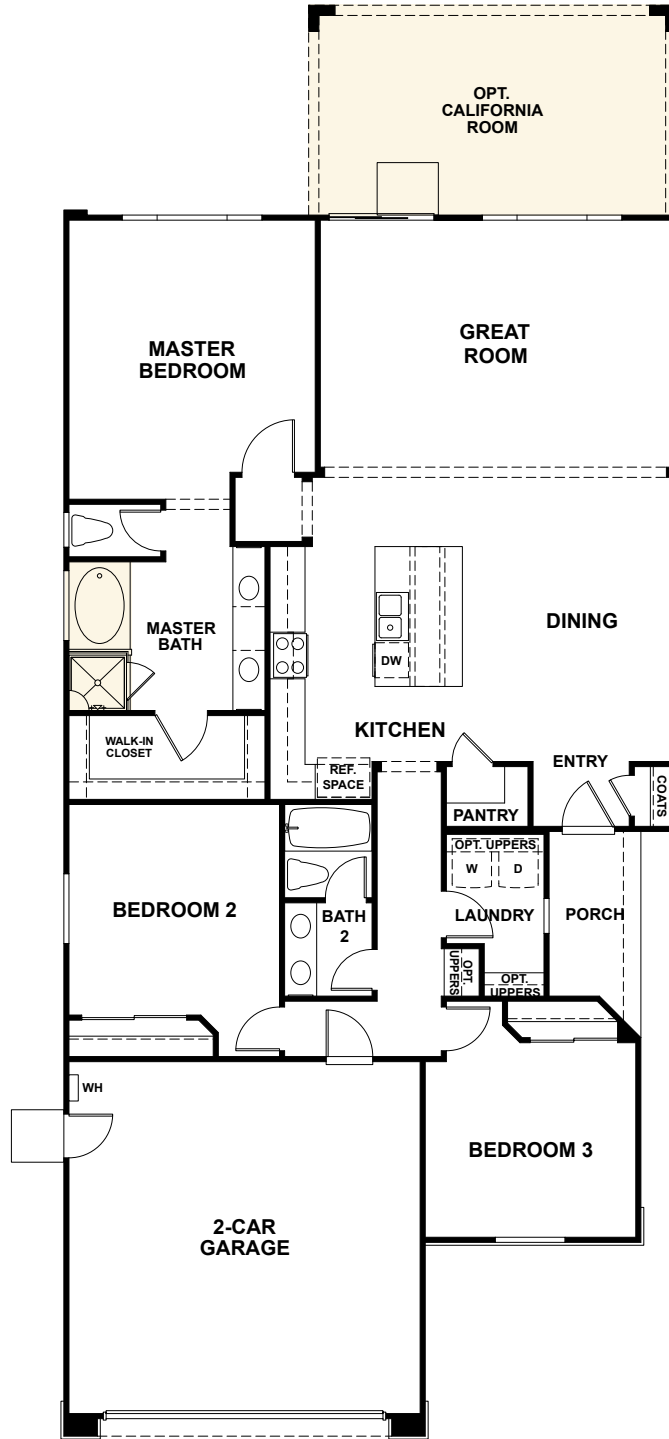

CITRUS GROVE

# RESIDENCE 1

FIRST FLOOR

Griffin Residential reserves the right to change floor plan specifications, exterior elevations and materials without prior notice. Window locations, styles, ceiling heights, entry, room dimensions and courtyards vary per plan and elevation. Square footages are approximate. All options/upgrades require additional charges, may require ordering at predetermined stages of construction and are subject to change/discontinuation anytime. Prices subject to change without notice. 4/17